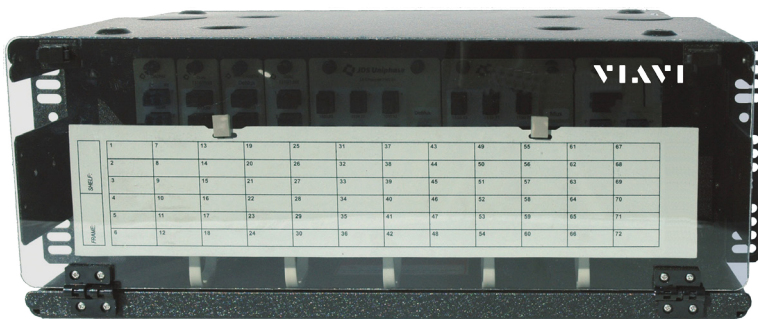

LGX-Compatible Shelves

Rack-mountable for passive components

VIAVI 1RU, 2RU, and 4RU shelves are ideal for mounting LGX-compatible passive optical modules in standard 19/21/23 in telecommunications racks. The 2RU and 4RU versions have removable kick plates to protect the fiber and pull-out shelves to easily install modules. Built-in fiber-control brackets simplify fiber management.

Key Features

- Mount any passive, LGX-compatible modules
- Rack-mount 1RU, 2RU, and 4RU shelves in 19/21/23 in racks

Applications

- Mount passive, LGX-compatible modules and other LGX units
- For use in colocation/customer premises or standard telecommunication racks

LGX-Compatible Shelves

3-slot 1RU shelf: E98RKLGX103

- 1RU high
- ETSI 300 mm, 19/21/23 in mounting brackets
- LGX compatible
- 3-slot capacity
- Dimensions (H x W x D): 1.75 x 17 x 11 in (44 x 432 x 279 mm)

6-slot, 2RU shelf: E98RKLGX206

- 2RU high
- 19 and 23 inch mounting brackets
- LGX compatible
- 6-slot capacity (2 pairs of 2 slots)
- Dimensions (H x W x D): 3.5 x 17 x 11 in (89 x 432 x 279 mm)

12-slot, 4RU shelf: E98RKLGX412